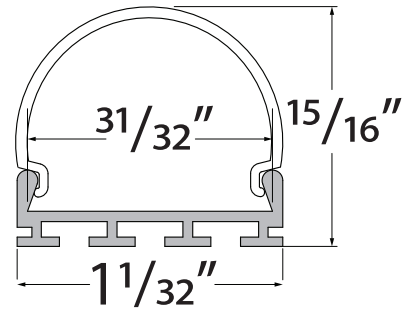

# DOME

Design Guide

Ceiling

Wall

Direct  
Symmetric

## PROFILE DIMENSIONS

Silver Trim / Opal Lens

## ORDERING INFORMATION

**DOME-CHAN-SLV-6.5**  
Silver Anodized Aluminum  
Extrusion, 6.5' Lengths

**DOME-LNS-OP-6.5**  
Lens, Opal, 6.5' Lengths

**DOME-EC-02**  
White Left/Right  
Powerfeed End Cap

**DOME-EC-01**  
White Left/Right  
Solid End Cap