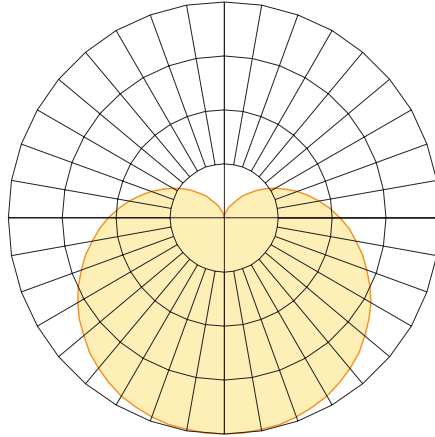

# DOME

Design Guide

Ceiling

Wall

Direct  
Symmetric

## ORDERING INFORMATION

**DOME-CHAN-SLV-6.5**  
Silver Anodized Aluminum  
Extrusion, 6.5' Lengths

**DOME-LNS-OP-6.5**  
Lens, Opal, 6.5' Lengths

**DOME-EC-02**  
White Left/Right  
Powerfeed End Cap

**DOME-EC-01**  
White Left/Right  
Solid End Cap

**DOME WITH 2700K XS**  
Delivered Lumens per foot: 142  
Watts per foot: 3.3  
CRI : 98  
Peak Candela: 29.7

**Lens Pixelation**

**SB**

**XS**

**HO**

**VHO**